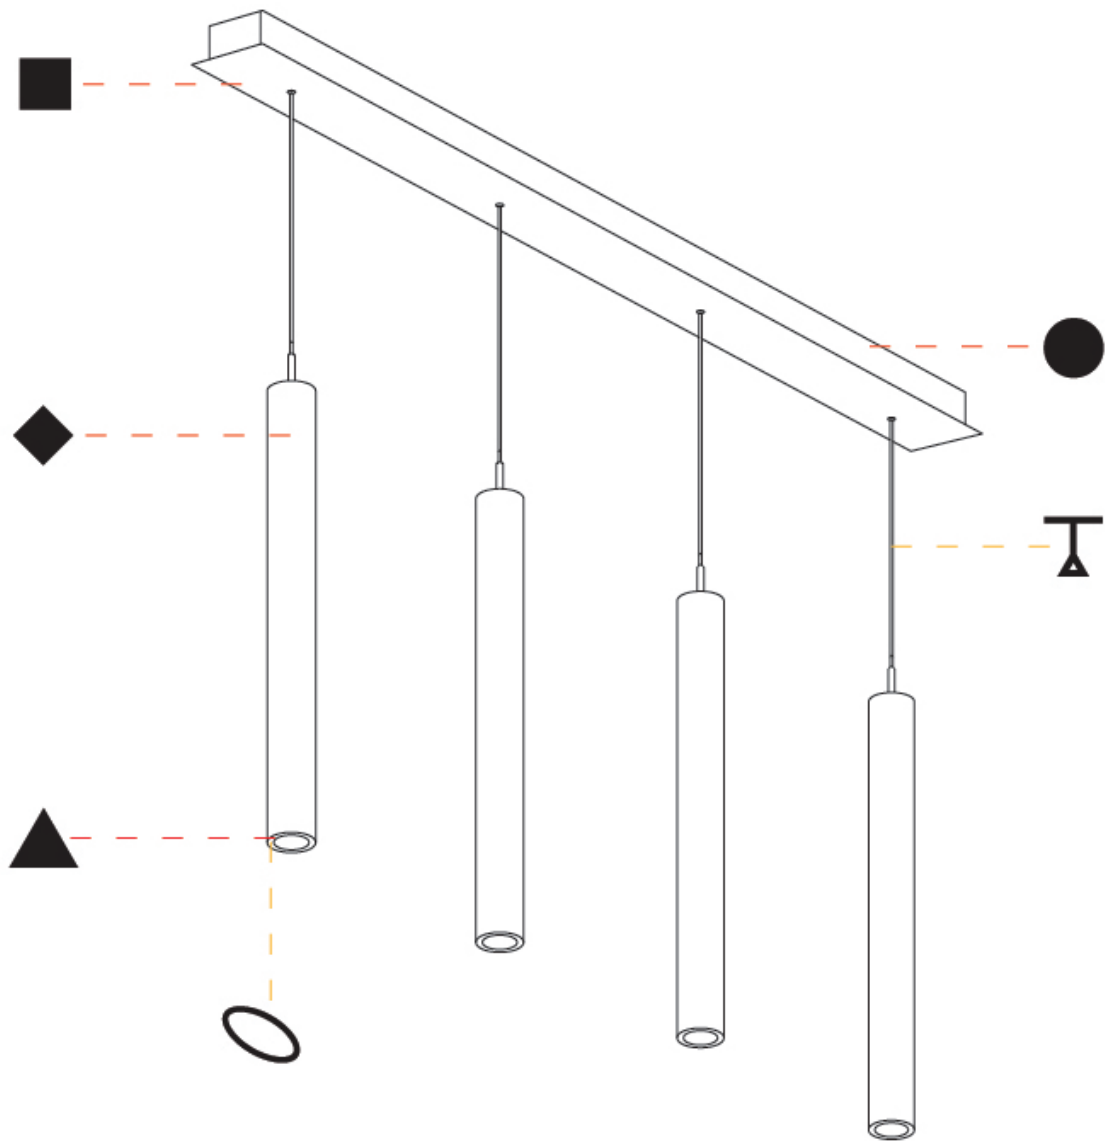

G-MINI CHANNEL HANGOVER SUSPENSION

A300623-

PROJECT	_____
TYPE	_____
SPECIFIER	_____
QUANTITY	_____
DATE	_____

A